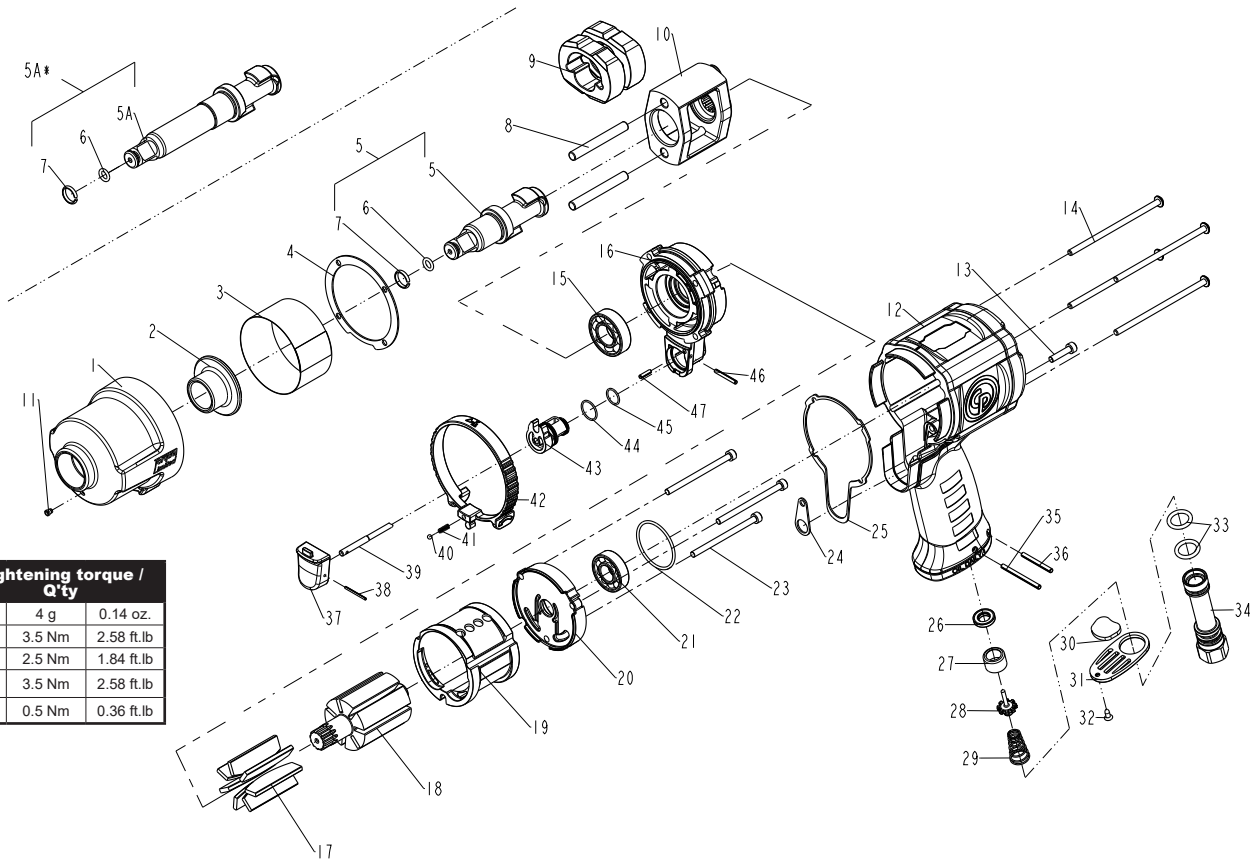

**Chicago
Pneumatic**

CP7748TL & CP7748TL-2

**Model F
Impact Wrench**

Item	Glue / grease	Tightening torque / Q'ty	
10	Clutch grease	4 g	0.14 oz.
13	Loctite 222		3.5 Nm 2.58 ft.lb
14			2.5 Nm 1.84 ft.lb
23			3.5 Nm 2.58 ft.lb
32	/		0.5 Nm 0.36 ft.lb

Item No.	Part No.	Description	Q'ty
5	2050521363	Anvil Unit (5*)	1
5A	2050526443	Anvil Long (5A*)	1
8	2050521123	Hammer Frame Pin (Set of 2)	1
9	2050521133	Hammer (Set of 2)	1
10	8940176003	Hammer Frame	1
17	8940176019	Blades (Set of 7)	1
18	8940176007	Rotor	1
19	8940176008	Cylinder	1
A	8940171601	Socket Retainer Kit (Set Of 5)	
6		O - Ring 5.8x1.9	1
7		Socket Retainer	1
B	8940176020	Gasket Kit	
4		Hammer Case Gasket	1
24		Packing-Front Bearing Plate	1
25		Front Bearing Plate Gasket	1
C	8940176233	Clutch Housing Kit	
1		Hammer Case	1
2		Hammer Case Bushing	1
3		Steel Ring	1
4		Hammer Case Gasket	1
11		Hammer Case Grease Fitting	1
D	8940176202	Front End Plate Kit	
13		Hex.soc.hd.bolt	1
15		Bearing	1
16		Front End Plate	1
24		Packing-Front Bearing Plate	1
25		Front Bearing Plate Gasket	1
46		Spring Pin	1
47		Pin	1
E	8940176429	Rear End Plate Kit	
20		Rear End Plate	1
21		Bearing 6001	1
22		O-Ring 33.05x1.78	1
23		Hex.Soc.Hd.Bolt	3
F	8940176024	Throttle Valve Kit	
26		Seal	1
27		Bushing	1
28		Tip Valve	1
29		Spring	1